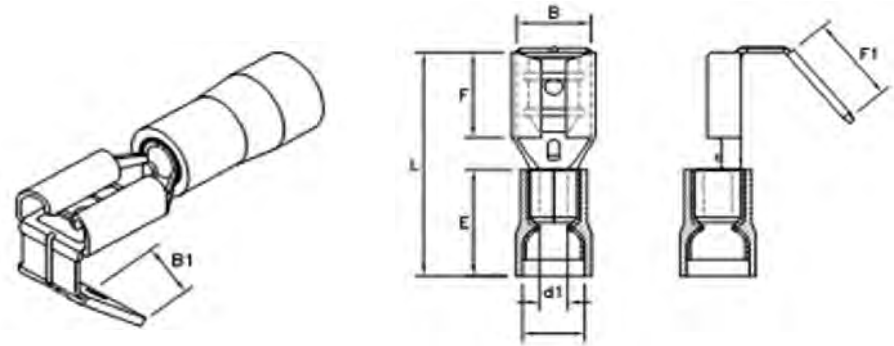

Vinyl Insulated Piggybacks

Drawn - SD

Approved - KM

Material - Brass / Vinyl Insulation

Title - Vinyl Insulated Piggybacks

Part Number	Wire Range	Insulated Color	Electrical Rating Max	B	B1	F	F1	L	E	D	d1
P22-250-3V	22-18 AWG	RED	75C / 300 VOLTS	0.2598	0.2499	0.3149	0.3228	0.8267	0.3937	0.1692	0.0669
P16-250-3V	16-14 AWG	BLUE	75C / 300 VOLTS	0.2598	0.2499	0.3149	0.3228	0.8267	0.3937	0.1968	0.0905